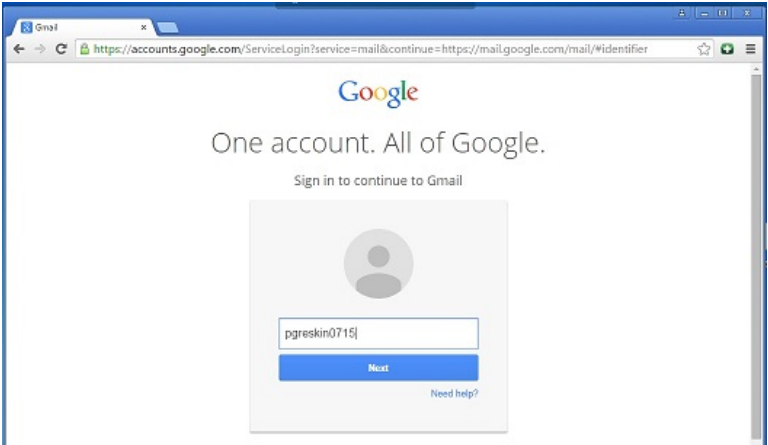

## Logins:

Once in the Logins tab you will be greeted by the landing page for Logins. This page provides the steps on what is next. We want to create a New Login, once New is selected you have the choice of creating a Login Entry or a New Folder. Let's choose Login Entry to continue our quest in creating a Saved Login.

Once Login Entry is selected you will be automatically taken to the New Login -> Create Entry screen. Here you will see the necessary fields to complete a Login.

- Saved Login Description (give you Login a name for easy recognition)
- Website URL (web page address goes here. EXAMPLE: https://mail.google.com)
- Username/Email (johnH123@gmail.com)
- Password (Includes Password Strength Rater. Password Genie will report if your Password is safe enough.)
- Notes (Enter anything you wish here)
- Folder Options (for simple organization)
- Generate Password (That's right Password Genie can create Passwords for you!!)

Once your desired fields are filled out, Press Save button to complete the login entry. After the login has been saved the information will be stored in your Login tab of the Main Menu.

Here you can View/Edit your entry at any time.