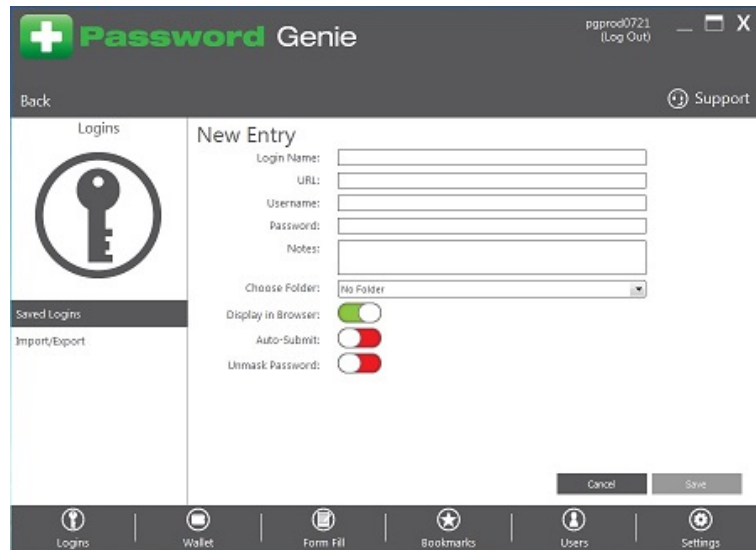

Once Login Entry is selected you will be automatically taken to the New Login -> Create Entry screen. Here you will see the necessary fields to complete a Login.